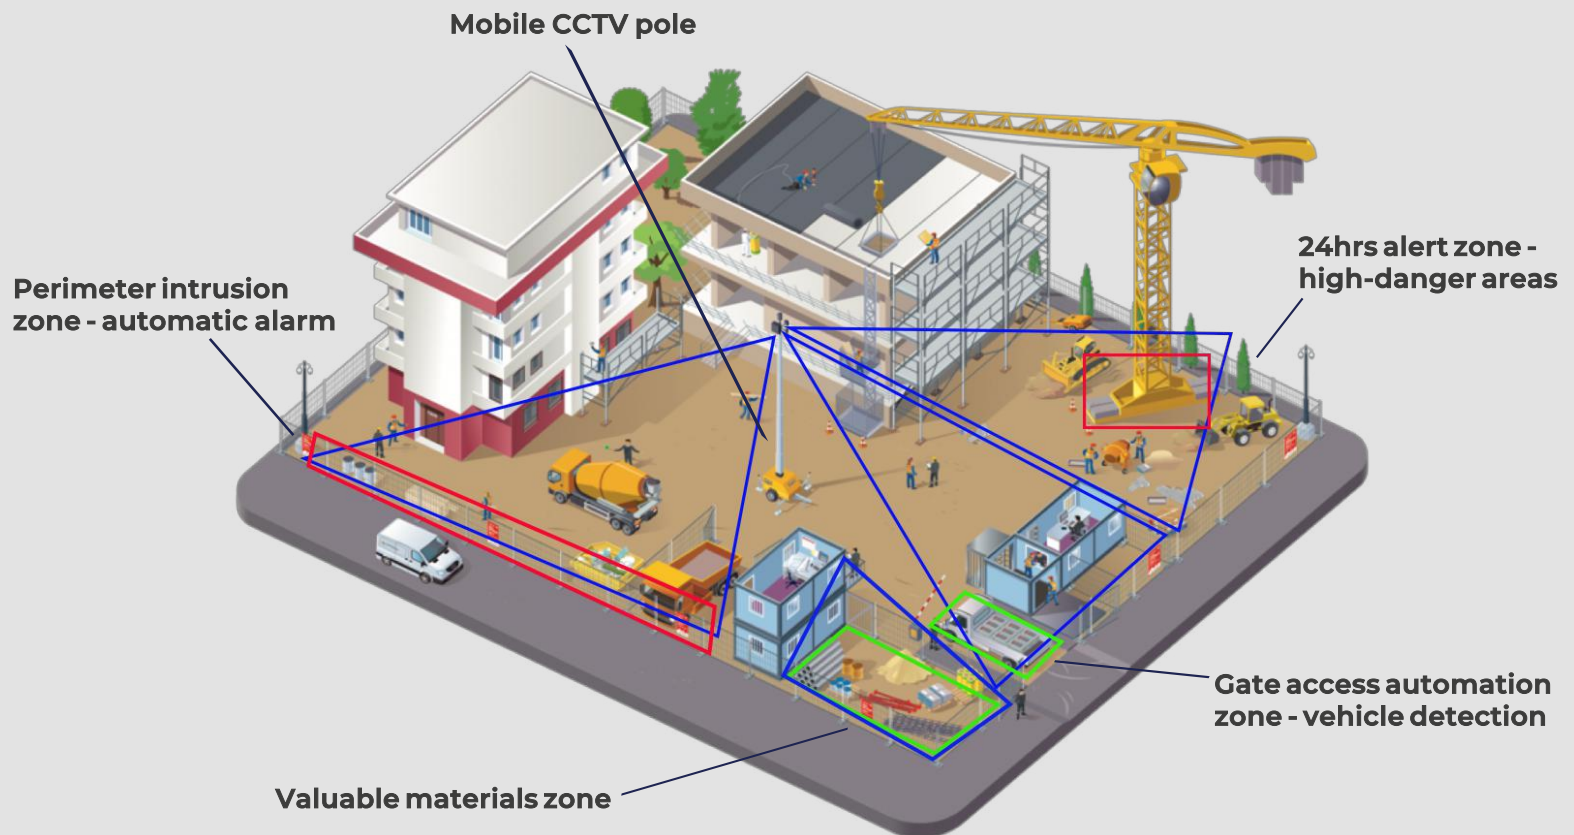

OUR SOLUTION

Minimize costs and maximize safety on construction sites with Monitoreal. Our AI-powered video security assistant is a game-changer for perimeter and open space protection, addressing the unique needs of challenging projects.

- **Camera agnostic.** Connect any popular security camera brand, via ONVIF or RTSP.
- **Have a new system?** Use our cameras for easy setup or select from a list of compatible brands.
- **Cloud independent.** All video is processed locally and behind the firewall, for network independence and stability of immediate security responses.
- **3rd party integrations.** Connect new or existing intruder alarms, LED lights, gates, speakers, sirens, and strobes.

Construction Site Scenario

Upgraded Using Modern AI Technology

SITE IN ACTION

MAXIMIZE SITUATIONAL AWARENESS

- **Set multiple Regions of Interest (ROI)** for each camera, to focus on objects & areas that matter most.
- **Enable time schedules** for each rule or ROI, for precise control based on changing circumstances.
- **Customise scenarios** for awareness events, ie. vehicle detection, gate control, human presence outside working house - all triggering alarms and strobes to keep things in check.
- **Integrate with** monitoring stations, to ensure 24/7 professional response.