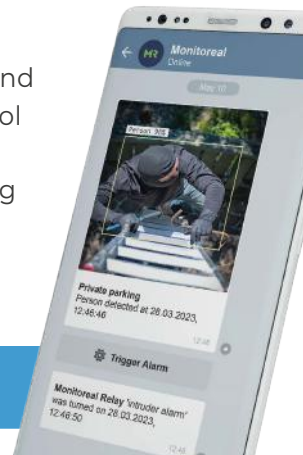

Assistants

Smart Plug

Camera

Relay

Instant Custom Alerts: get tailored detection notifications on any device & trigger Relay reactions

Physical Security Patrol

Boosting Guard Efficiency with Advanced Surveillance

DETECTIONS IN ACTION

Accurate mixed detections even in busy scenarios

Customised zones within cameras' field of view

Visibility despite weather and lighting conditions

Detections from a distance for proactive security actions

MAXIMIZE SITUATIONAL AWARENESS

- **Set multiple Regions of Interest (ROI)** for each camera, to focus on objects and areas that matter most.
- **Enable time schedules** for each rule or ROI, for precise control based on changing circumstances.
- **Customise scenarios** for awareness events, ie. vehicle detection, gate control, human presence outside working hours - all triggering alarms and strobes to keep things in check.
- **Integrate with monitoring stations** to ensure 24/7 professional response.