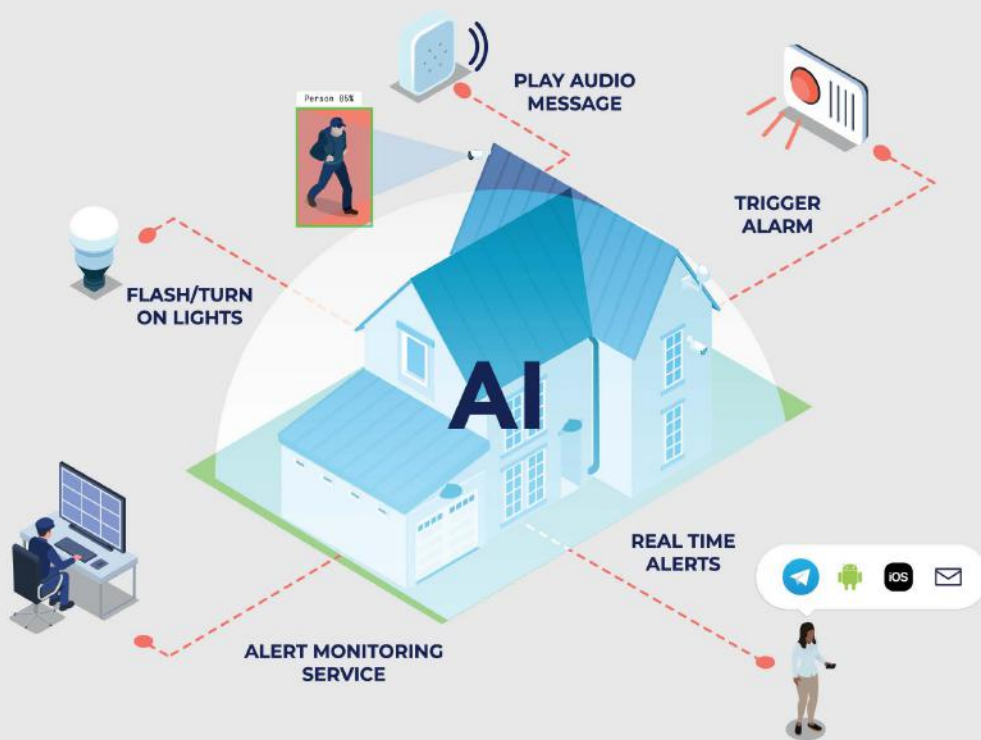

**One-Time Purchase** pricing model allows you to enjoy home protection indefinitely and get lifetime software updates.

Assistants

Relay

Smart Plug

Camera

At Monitoreal, your second home is our first priority!

# Peace of Mind, Home or Away

Safeguarding Your Holiday Retreat

## PROACTIVE SECURITY IN ACTION

1

IF

A person is detected in a prohibited area

WHEN

Night-time Hours

Person 85%

2

## MAXIMIZE SITUATIONAL AWARENESS

- **Multiple Regions of Interest (ROI):** Configure your camera's focus to monitor areas that are most important to you, like entrances, driveways, back and side yards or pool areas.
- **Time-Sensitive Rules:** Apply schedules for each rule or ROI based on occupancy periods, ensuring you have the right security measures at the right times.
- **Custom Scenarios:** Configure alerts for specific situations, such as human presence detection during off-seasons to notify and autonomously respond to each situation.
- **24/7 Professional Monitoring:** Integrate with monitoring centers for continuous professional services, offering an additional layer of protection.